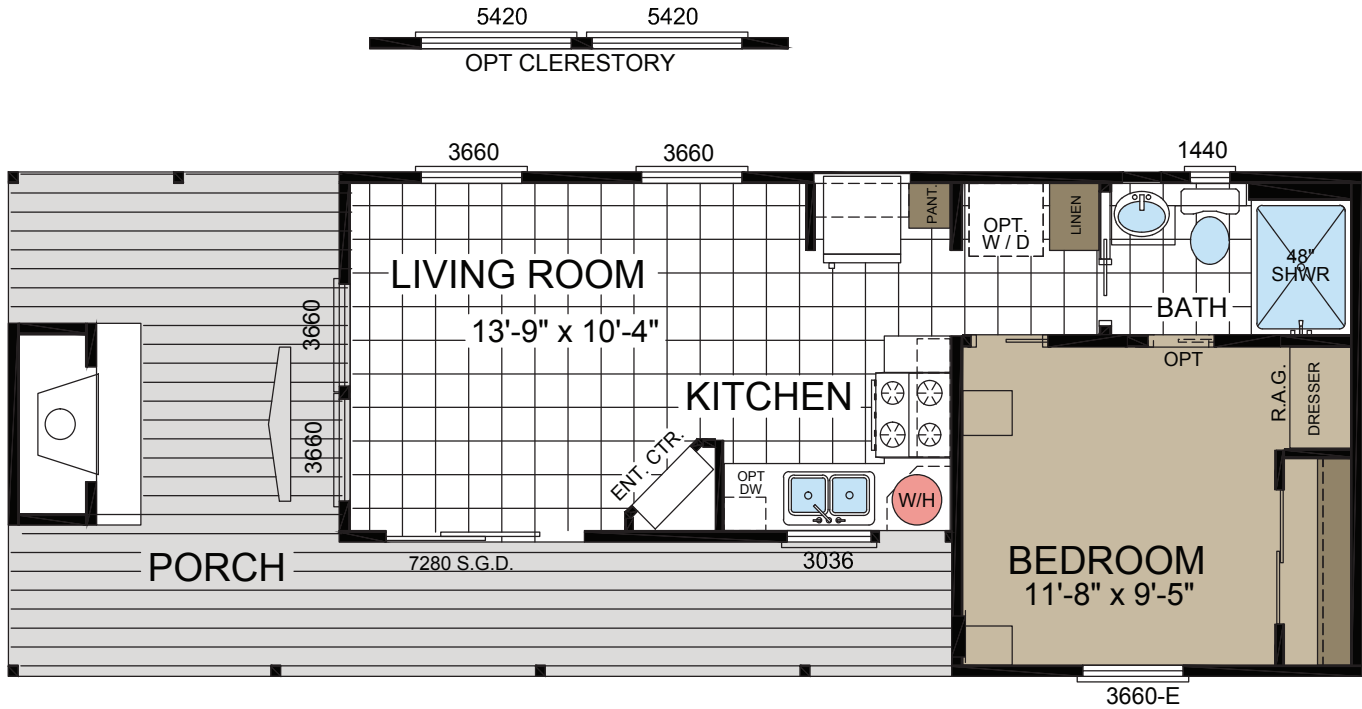

APH-516 - 1 Bed - 1 Bath - 399 sq ft. - 15' x 31'

Call today to schedule an appointment

855-550-6550